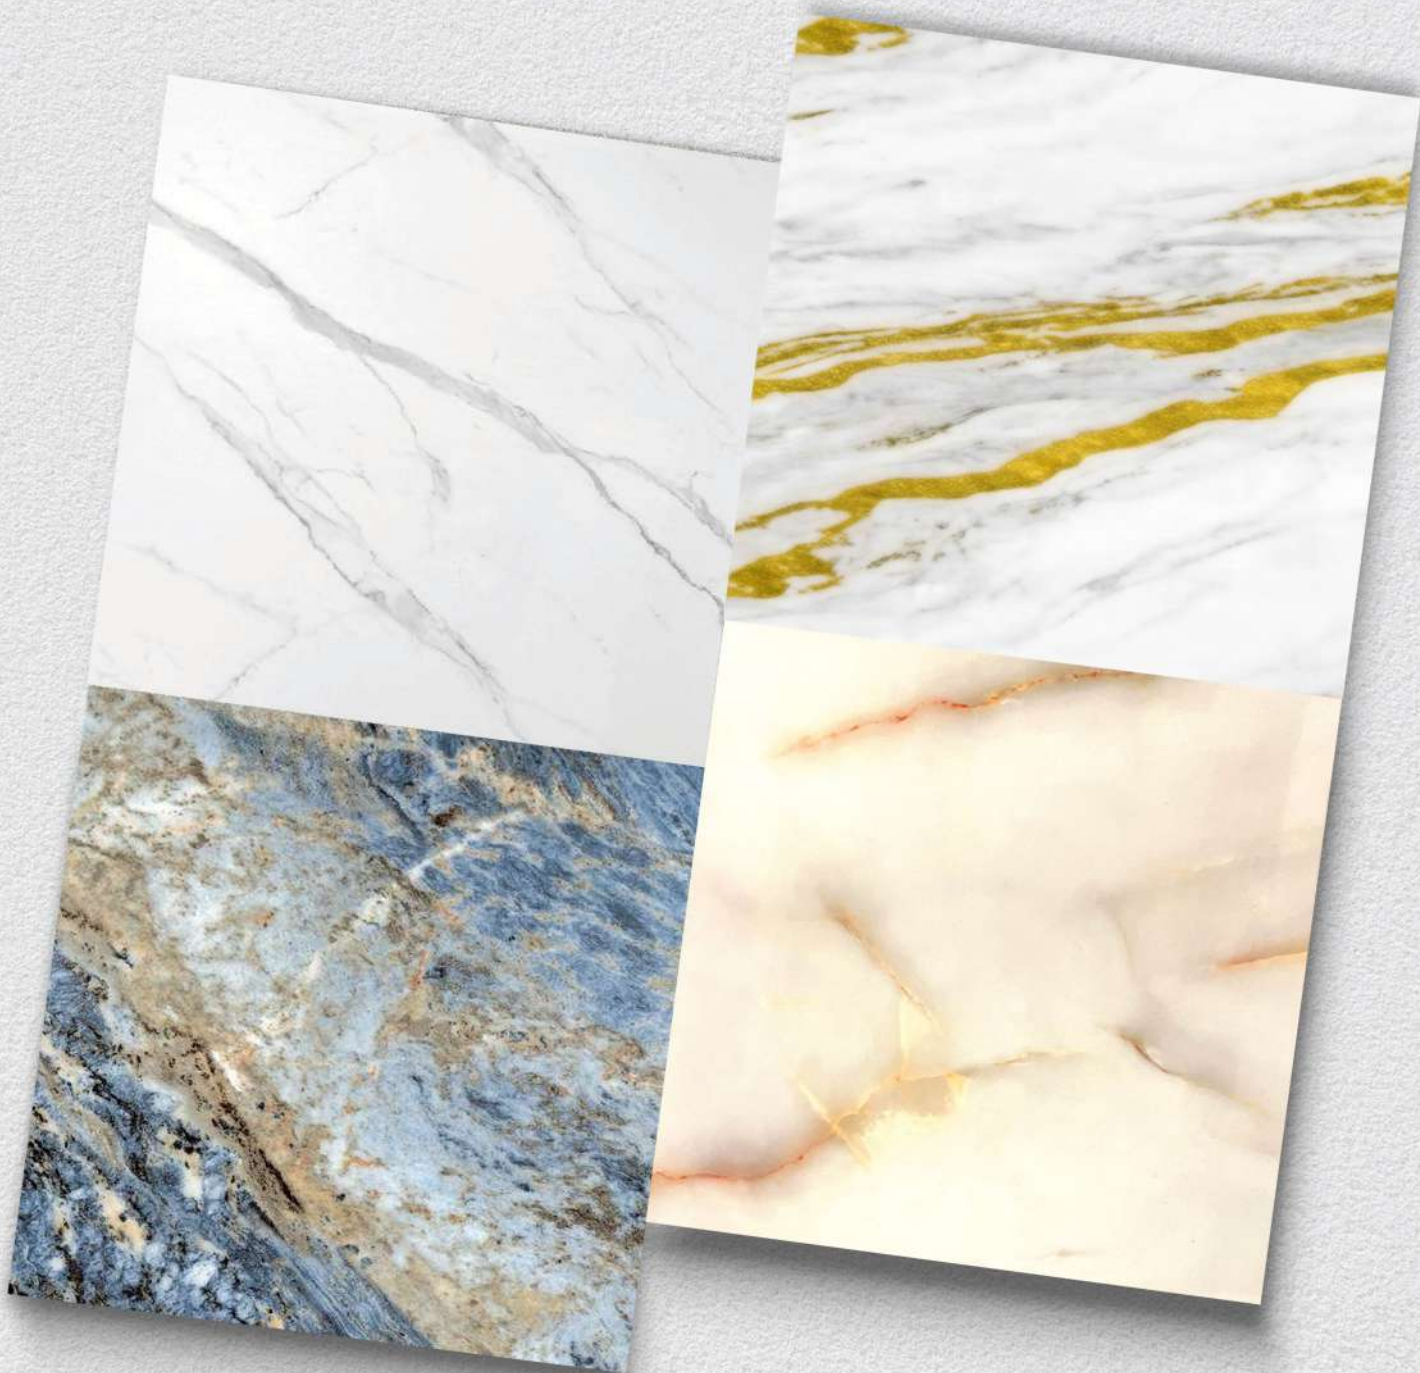

PVC MERMER PLAKA

2025

122 cm x 244 cm x 3 mm

Volcano Gold Grey

**Calacatta Soft
Gold**

Dazzy Gold

Antik Gold

Venüs Gold

Viola Grey

Carrara Gold

122 cm x 244 cm x 3 mm

Alexander

**Alu Grey Ral
9006**

Amarillo Light

Bianco Carrara

Bilecik Beige